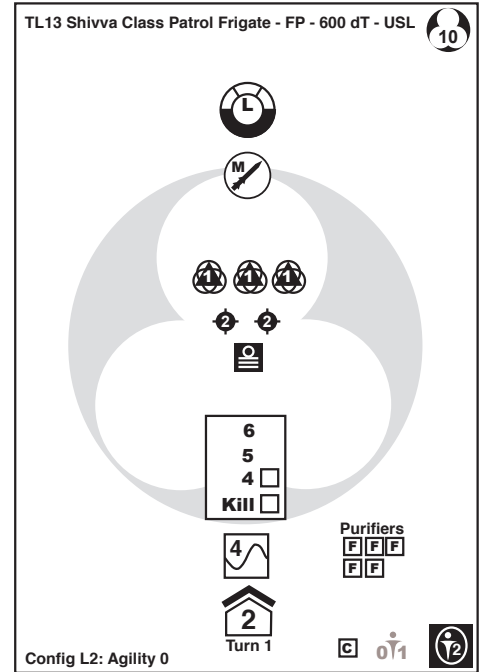

Power Projection: Escort

Escort Class Ship SSDs - Zhodani

These SSDs were originally available in **Power Projection: Escort** and have been released thanks to the generosity of the individuals who contributed to the 2010 fundraiser for Loren Wiseman's medical expenses.