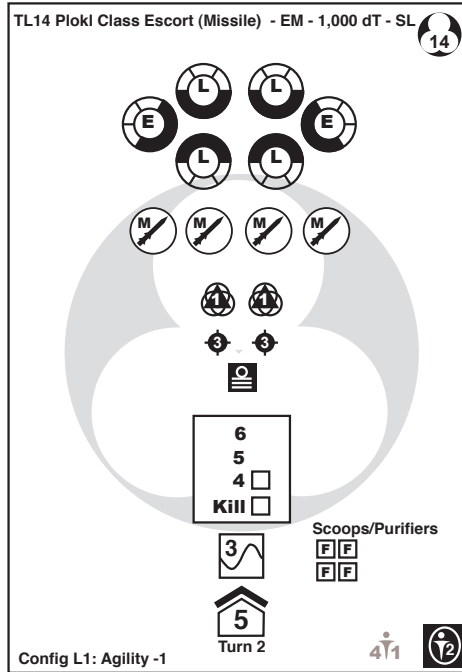

Power Projection: Escort

Escort Class Ship SSDs - Zhodani

These SSDs were originally available in **Power Projection: Escort** and have been released thanks to the generosity of the individuals who contributed to the 2010 fundraiser for Loren Wiseman's medical expenses.