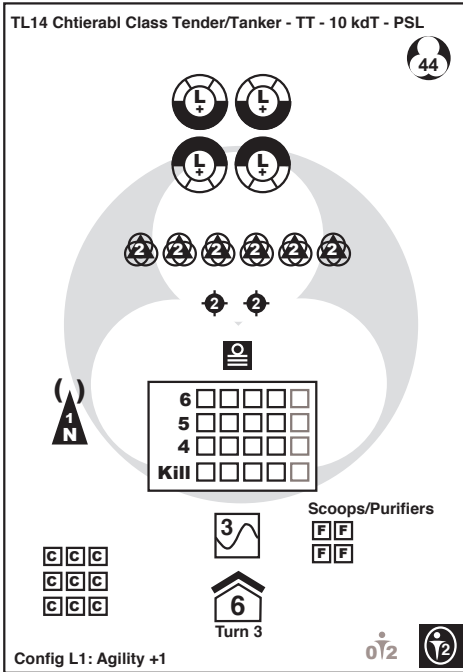

Power Projection: Escort

Escort Class Ship SSDs - Zhodani

These SSDs were originally available in **Power Projection: Escort** and have been released thanks to the generosity of the individuals who contributed to the 2010 fundraiser for Loren Wiseman's medical expenses.