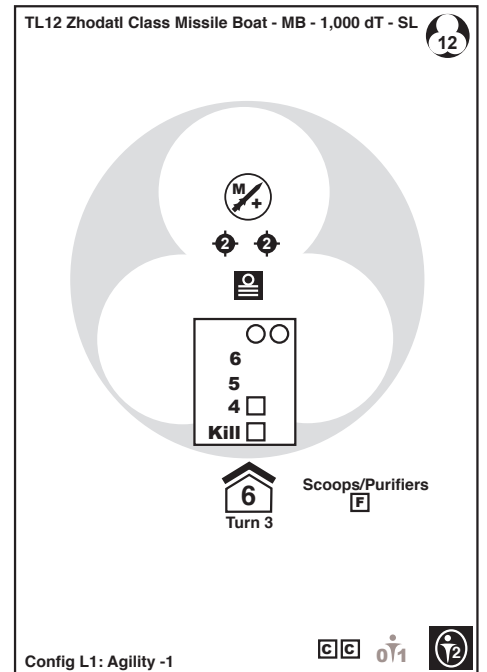

Power Projection: Escort

Escort Class Ship SSDs - Zhodani

These SSDs were originally available in **Power Projection: Escort** and have been released thanks to the generosity of the individuals who contributed to the 2010 fundraiser for Loren Wiseman's medical expenses.