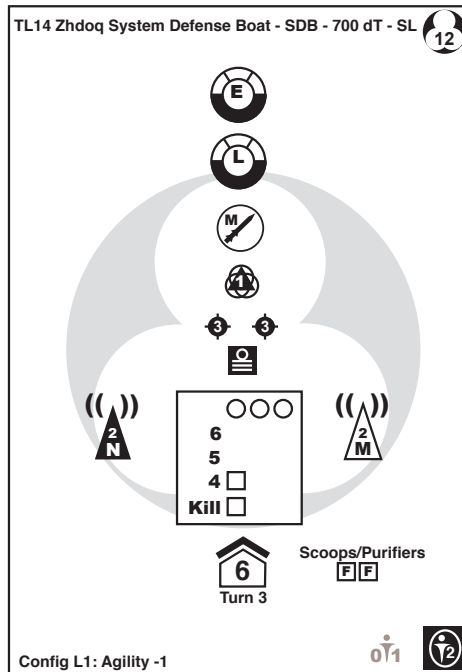

Power Projection: Escort

Escort Class Ship SSDs - Zhodani

These SSDs were originally available in **Power Projection: Escort** and have been released thanks to the generosity of the individuals who contributed to the 2010 fundraiser for Loren Wiseman's medical expenses.