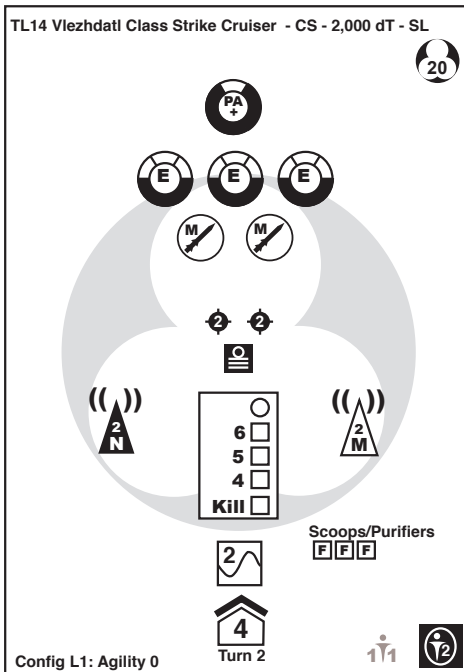

Power Projection: Escort

Escort Class Ship SSDs - Zhodani

These SSDs were originally available in **Power Projection: Escort** and have been released thanks to the generosity of the individuals who contributed to the 2010 fundraiser for Loren Wiseman's medical expenses.