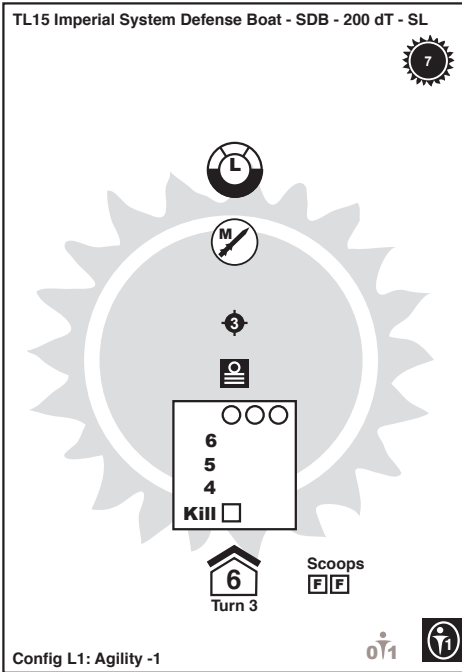

Power Projection: Escort

Escort Class Ship SSDs - Imperial

These SSDs were originally available in **Power Projection: Escort** and have been released thanks to the generosity of the individuals who contributed to the 2010 fundraiser for Loren Wiseman's medical expenses.