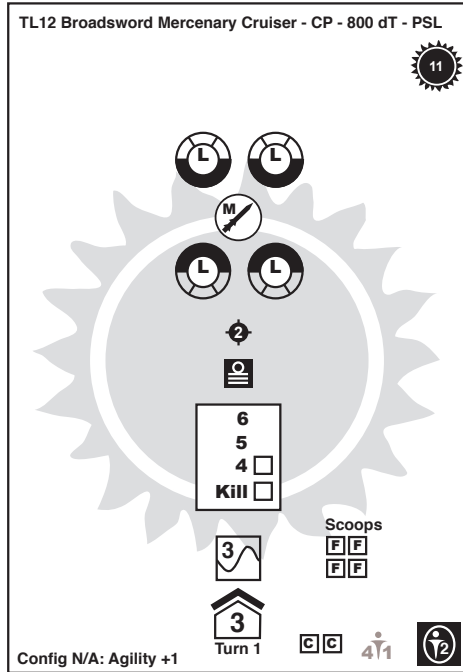

Power Projection: Escort

Escort Class Ship SSDs - Imperial

These SSDs were originally available in **Power Projection: Escort** and have been released thanks to the generosity of the individuals who contributed to the 2010 fundraiser for Loren Wiseman's medical expenses.