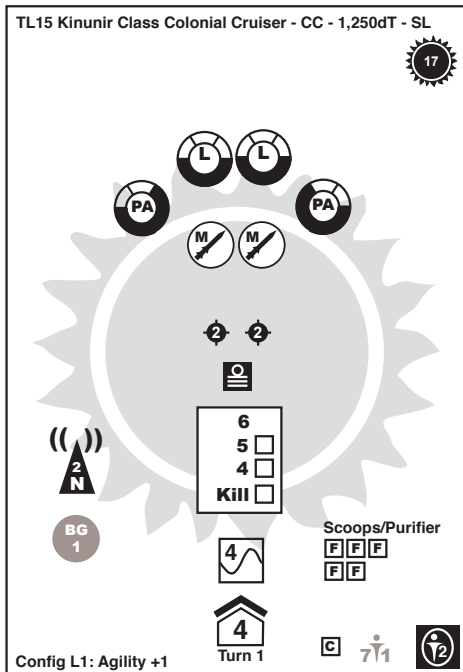

Power Projection: Escort

Escort Class Ship SSDs - Imperial

These SSDs were originally available in **Power Projection: Escort** and have been released thanks to the generosity of the individuals who contributed to the 2010 fundraiser for Loren Wiseman's medical expenses.